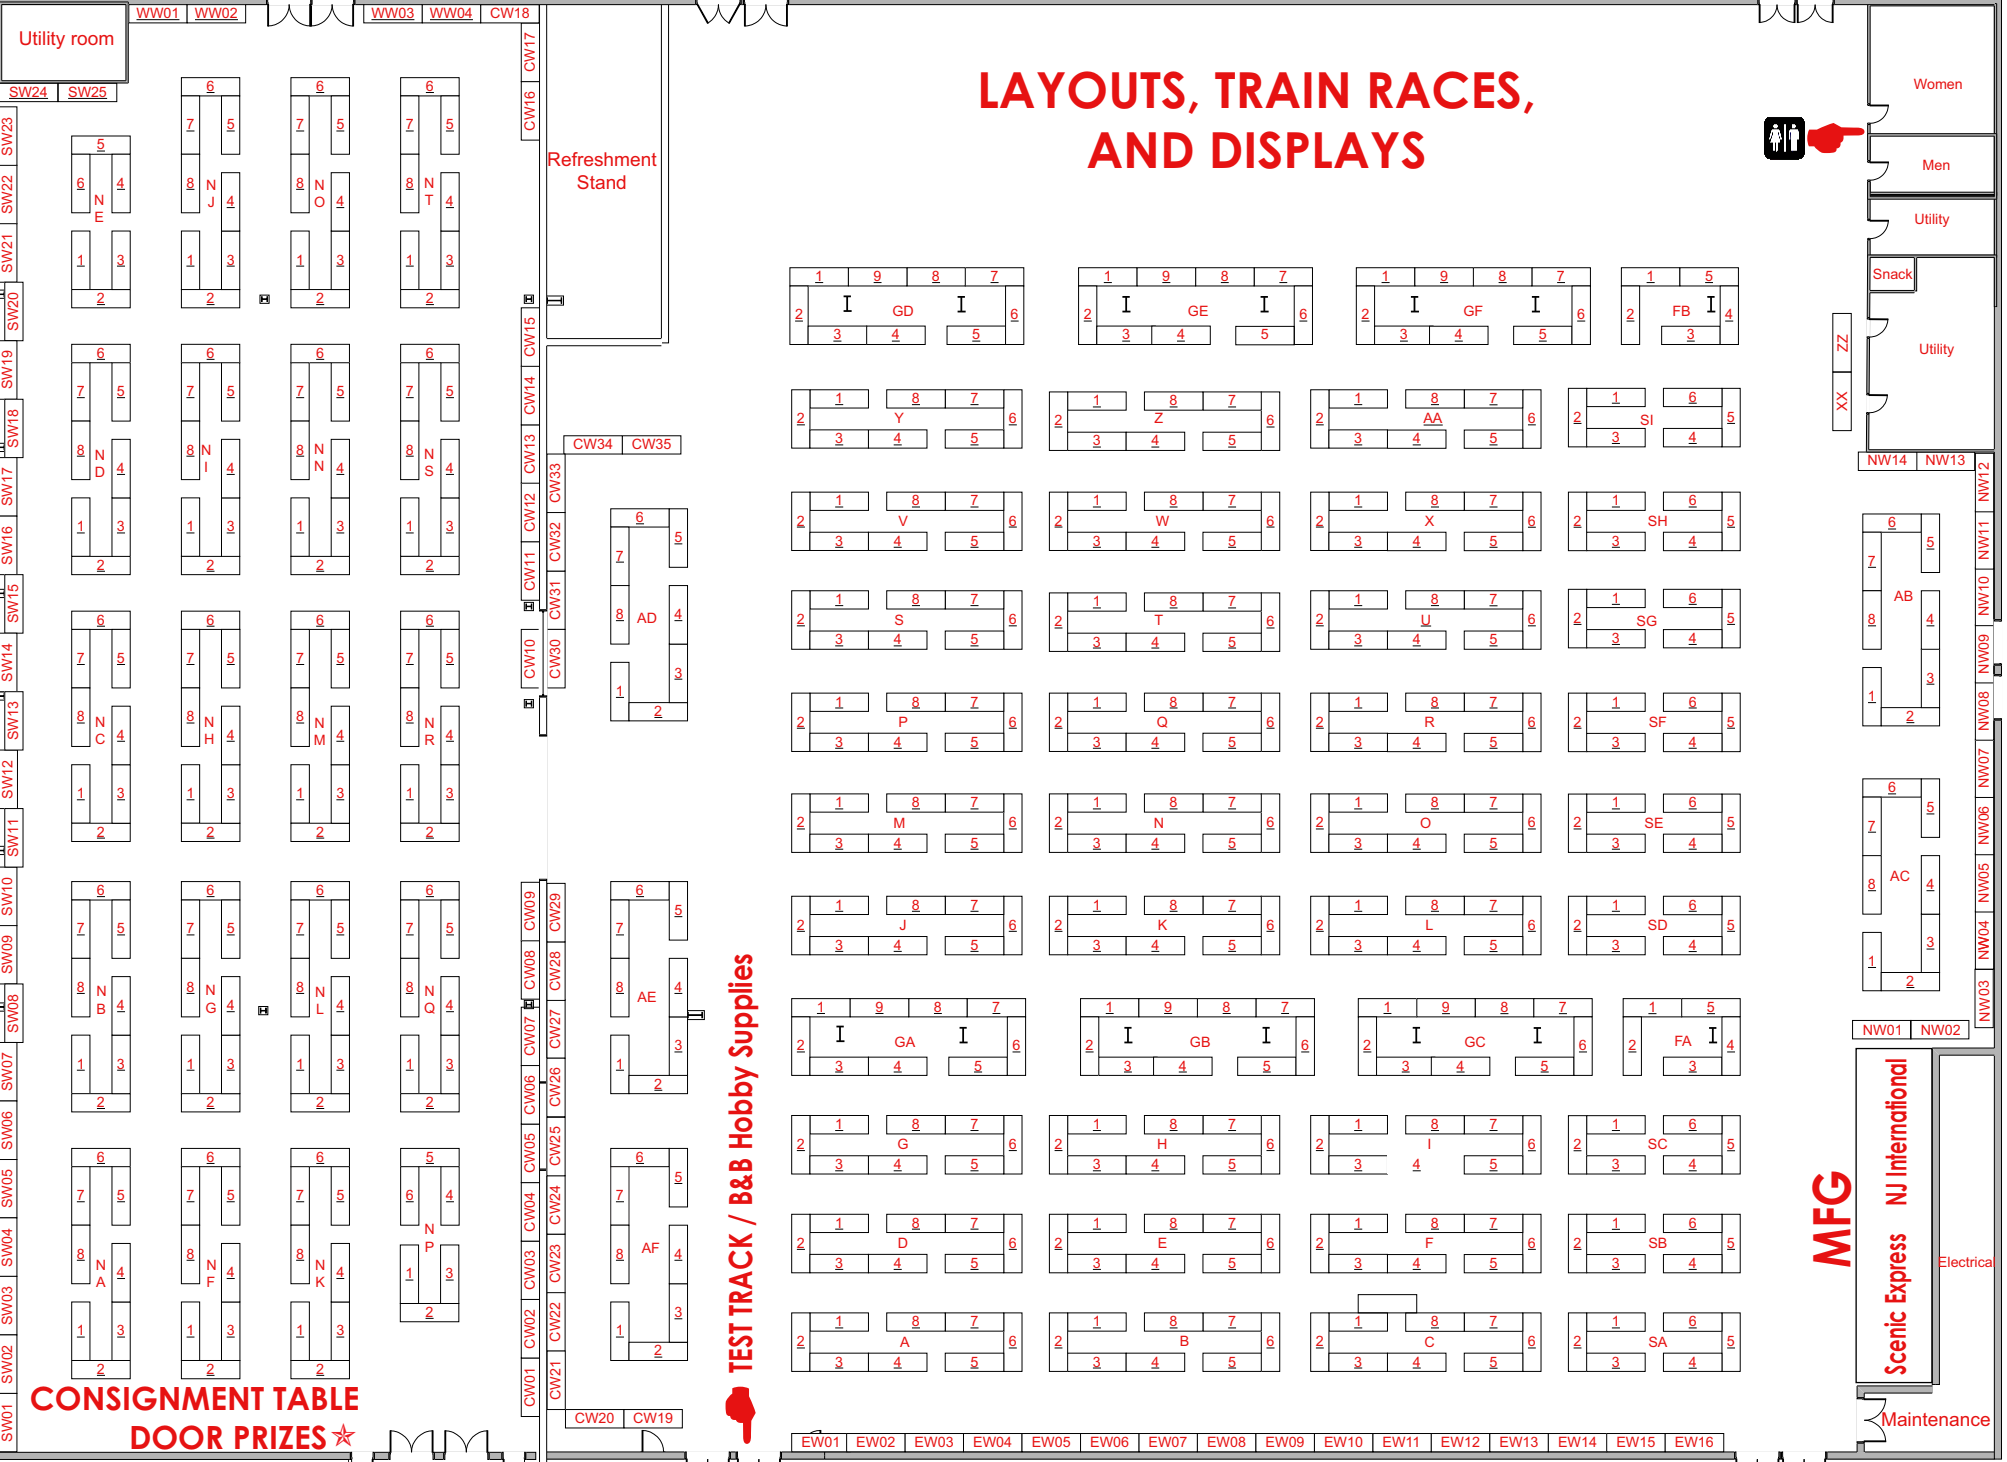

Southwest Door Dealer Entrance

West Door Dealer Entrance

Northwest Door Dealer Entrance

LAYOUTS, TRAIN RACES, AND DISPLAYS

CONSIGNMENT TABLE DOOR PRIZES

Pre-registered Tickets Table Registration

TEST TRACK / B&B Hobby Supplies

2017 Spring Thaw Table Layout

Northeast Door Dealer Entrance